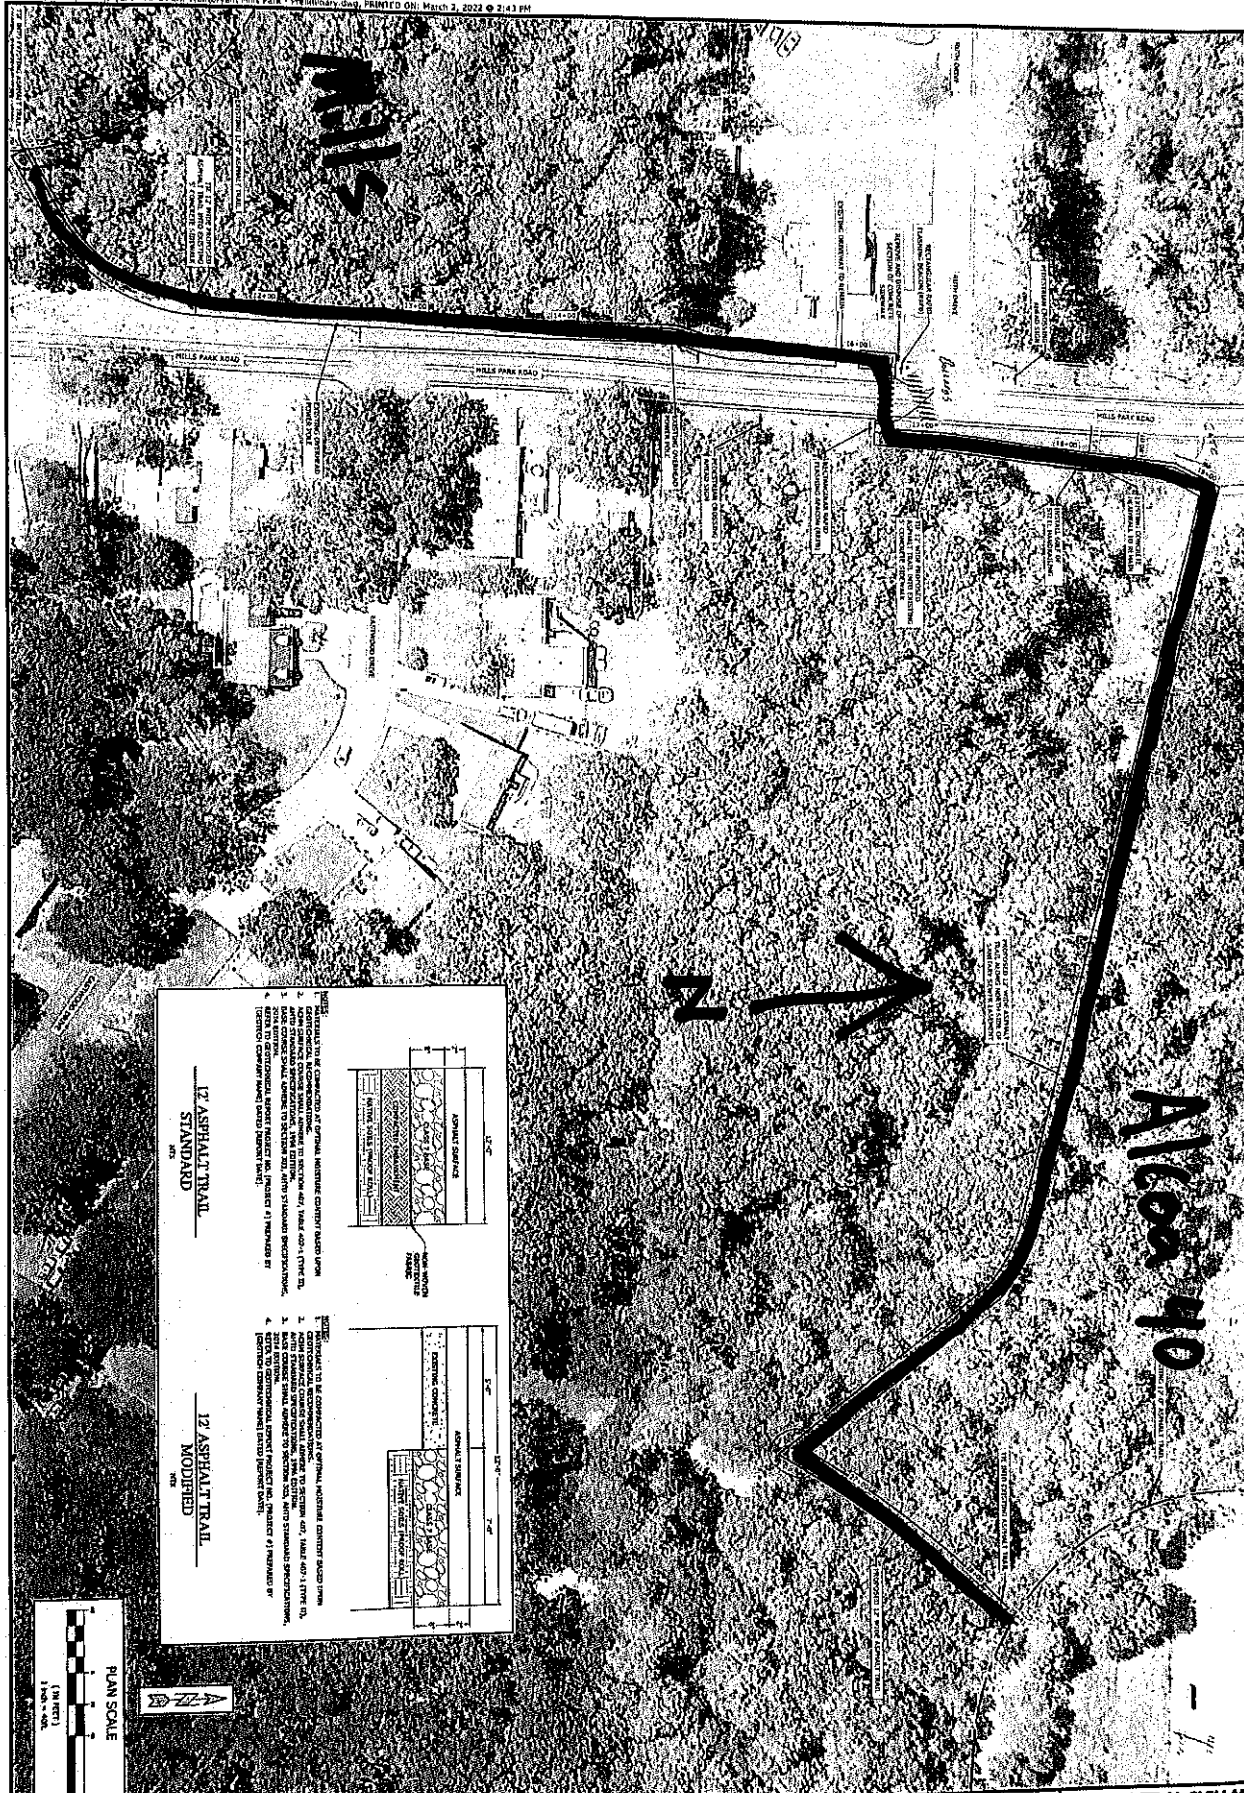

W:\322103-Access\Drawn - Hills Park Trail\Bryant Hills Park - Preliminary.dwg, PLOT D01, March 3, 2022 2:43 PM

REVISIONS

REV	DATE	DESCRIPTION

BRYANT HILLS PARK TRAIL

MCE McCLELLAND CONSULTING ENGINEERS, INC.
 7302 KANIS ROAD
 COLUMBIANA, OHIO 43088