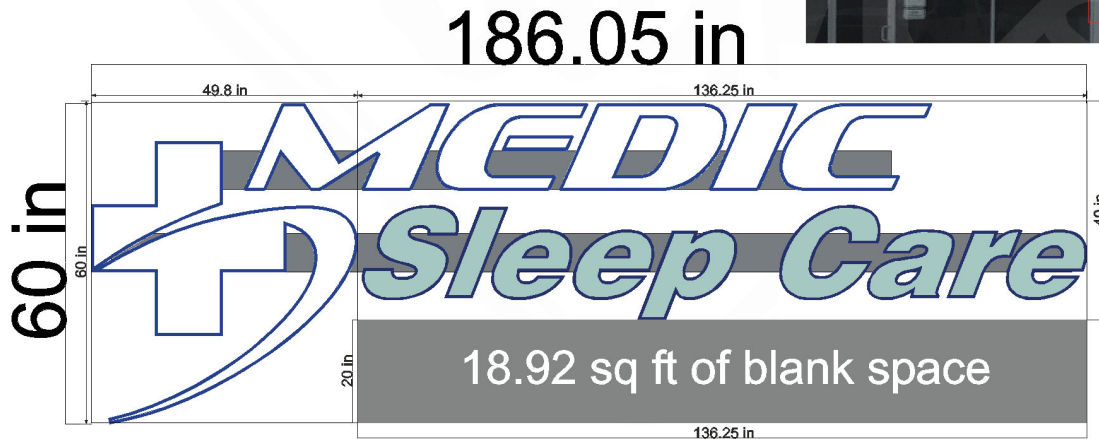

Bentonville, Cave Springs, and Lowell : 479-250-4844 | www.yoursignstudio.com

- Type: LED Channel Letters
- Size: 60" x 186.05"
- Material: aluminum, acrylic/lexan, LEDs, vinyl
- Color: full color
- Quantity: 1
- Notes:
  - Sq footage of signage using rectangle method = 77.5
  - Sq footage of actual signage area = 58.6
  - Allowable square footage = 60