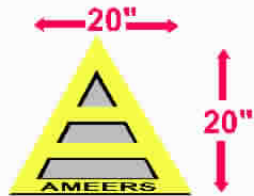

# Channel Letters on raceway

TOBACCO & VAPE 4

14'

20"